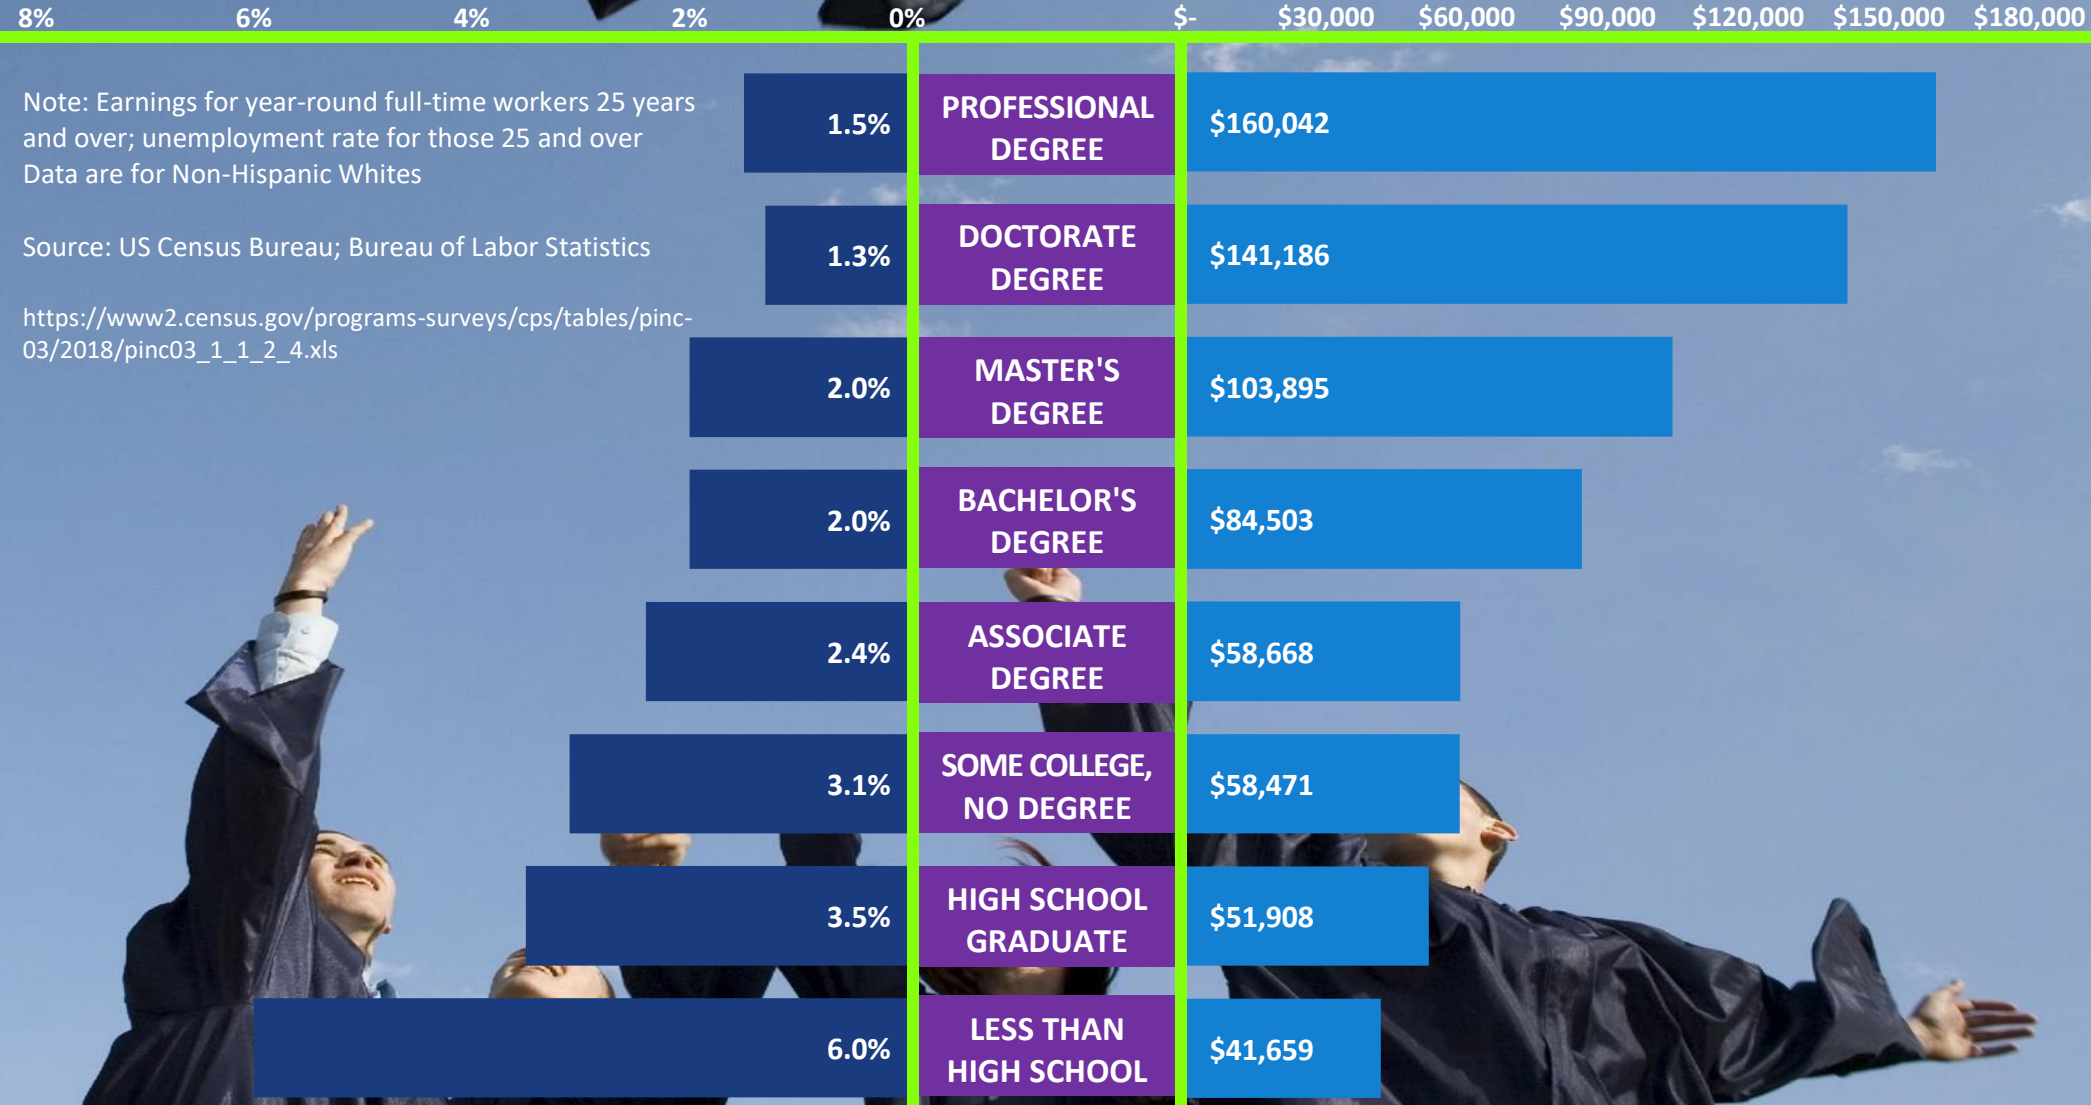

EDUCATION AND TRAINING PAY for WHITES

UNEMPLOYMENT RATE IN 2018

MEAN EARNINGS IN 2017

Note: Earnings for year-round full-time workers 25 years and over; unemployment rate for those 25 and over. Data are for Non-Hispanic Whites