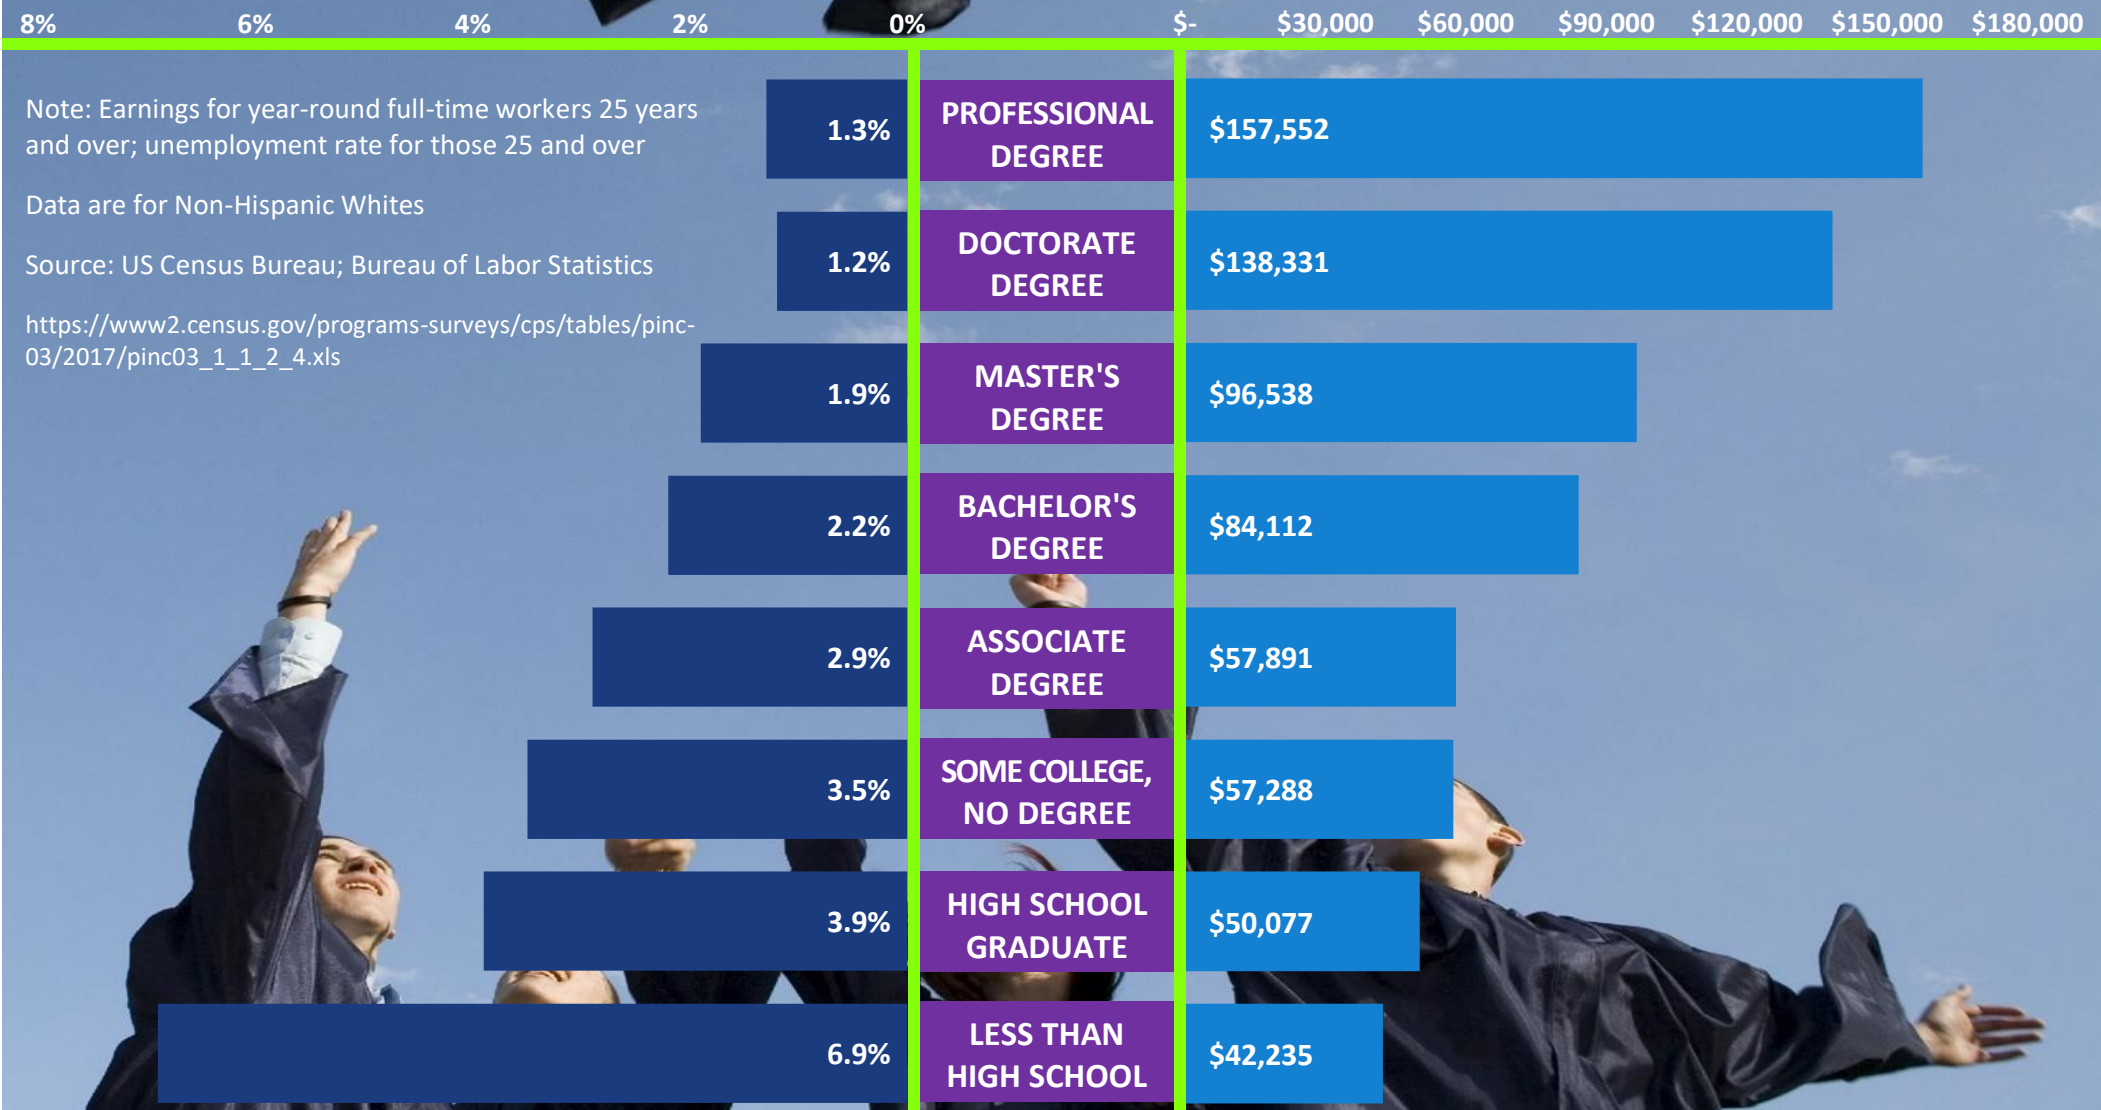

EDUCATION AND TRAINING PAY for WHITES

UNEMPLOYMENT RATE IN 2017

MEAN EARNINGS IN 2016

Note: Earnings for year-round full-time workers 25 years and over; unemployment rate for those 25 and over

Data are for Non-Hispanic Whites