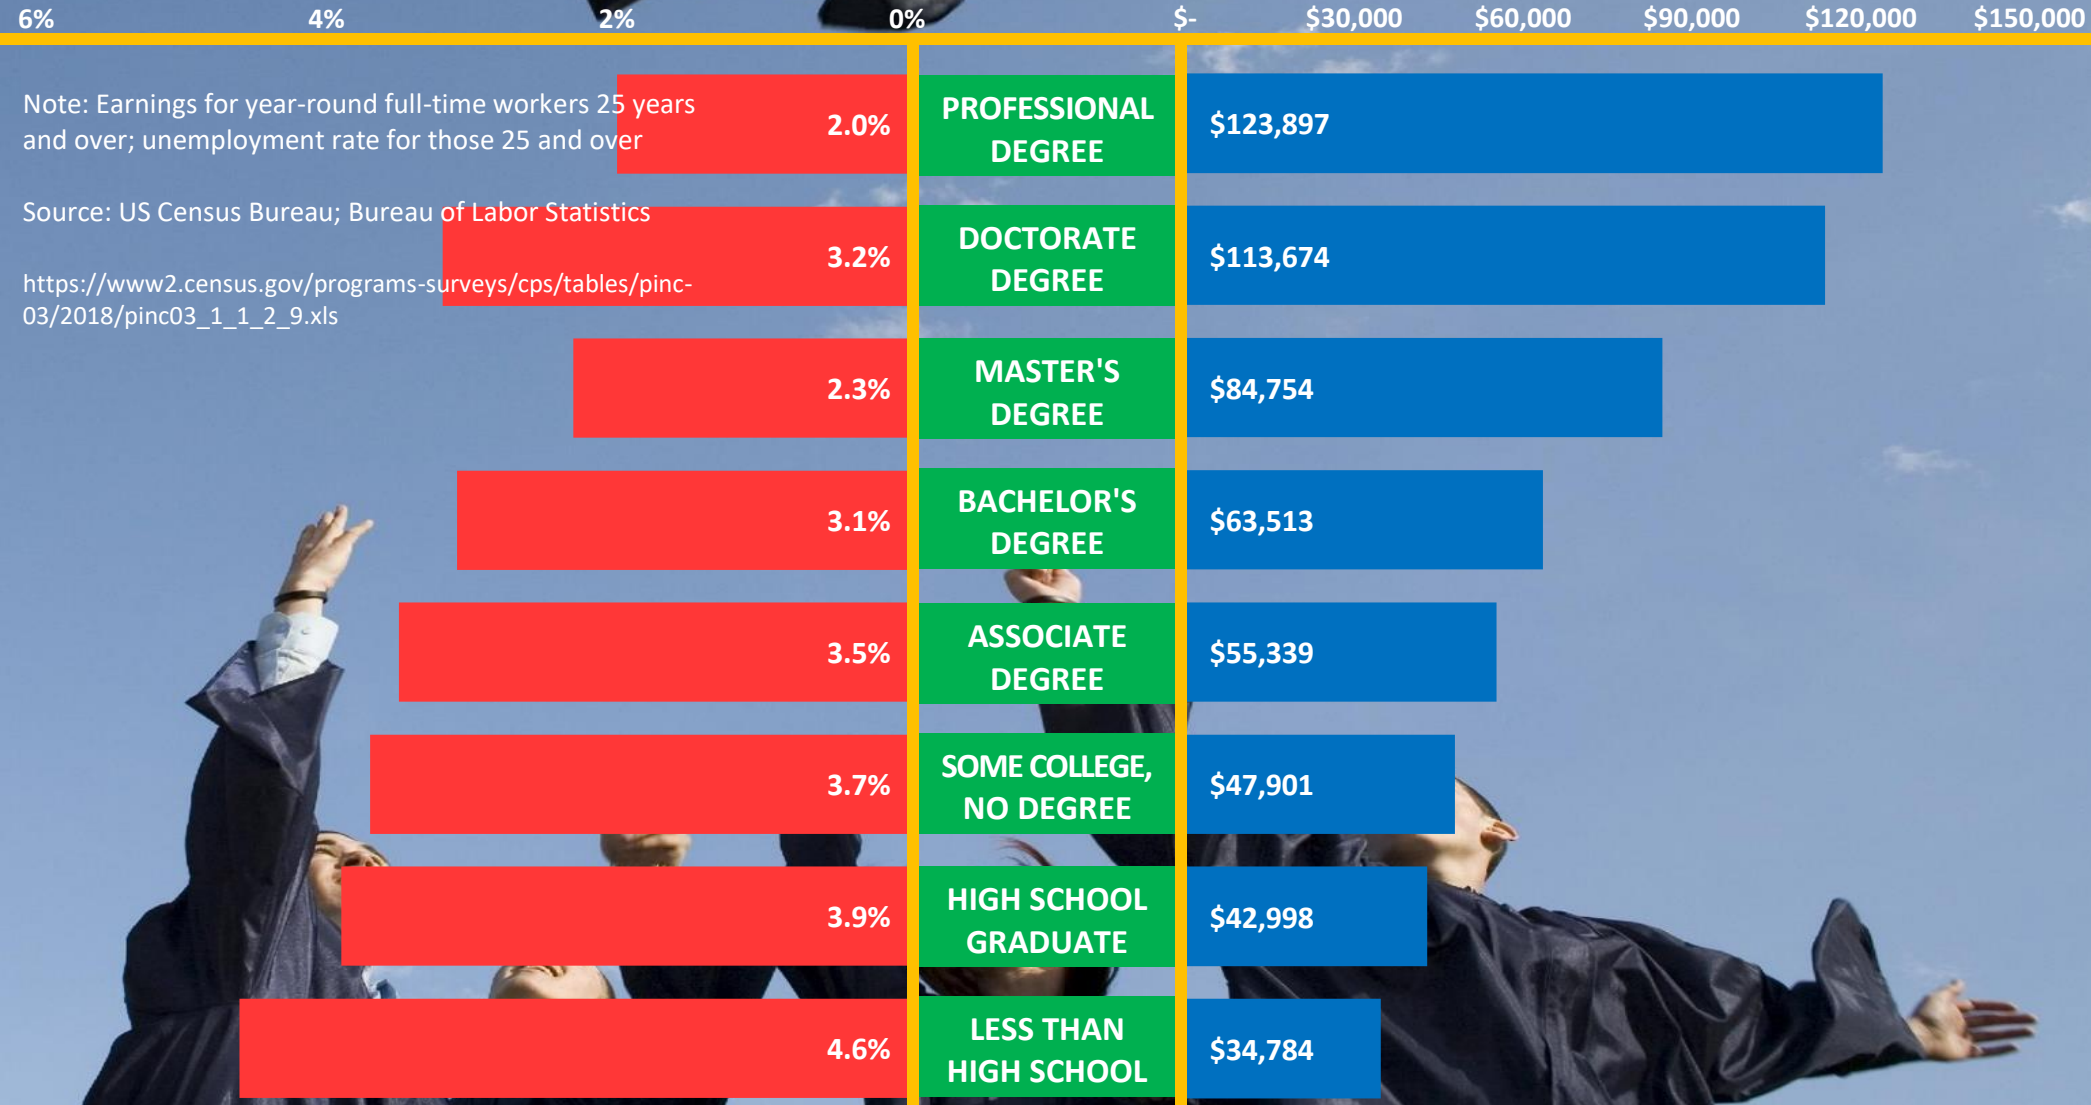

EDUCATION AND TRAINING PAY for HISPANICS

UNEMPLOYMENT RATE IN 2018

MEAN EARNINGS IN 2017

Note: Earnings for year-round full-time workers 25 years and over; unemployment rate for those 25 and over

Source: US Census Bureau; Bureau of Labor Statistics