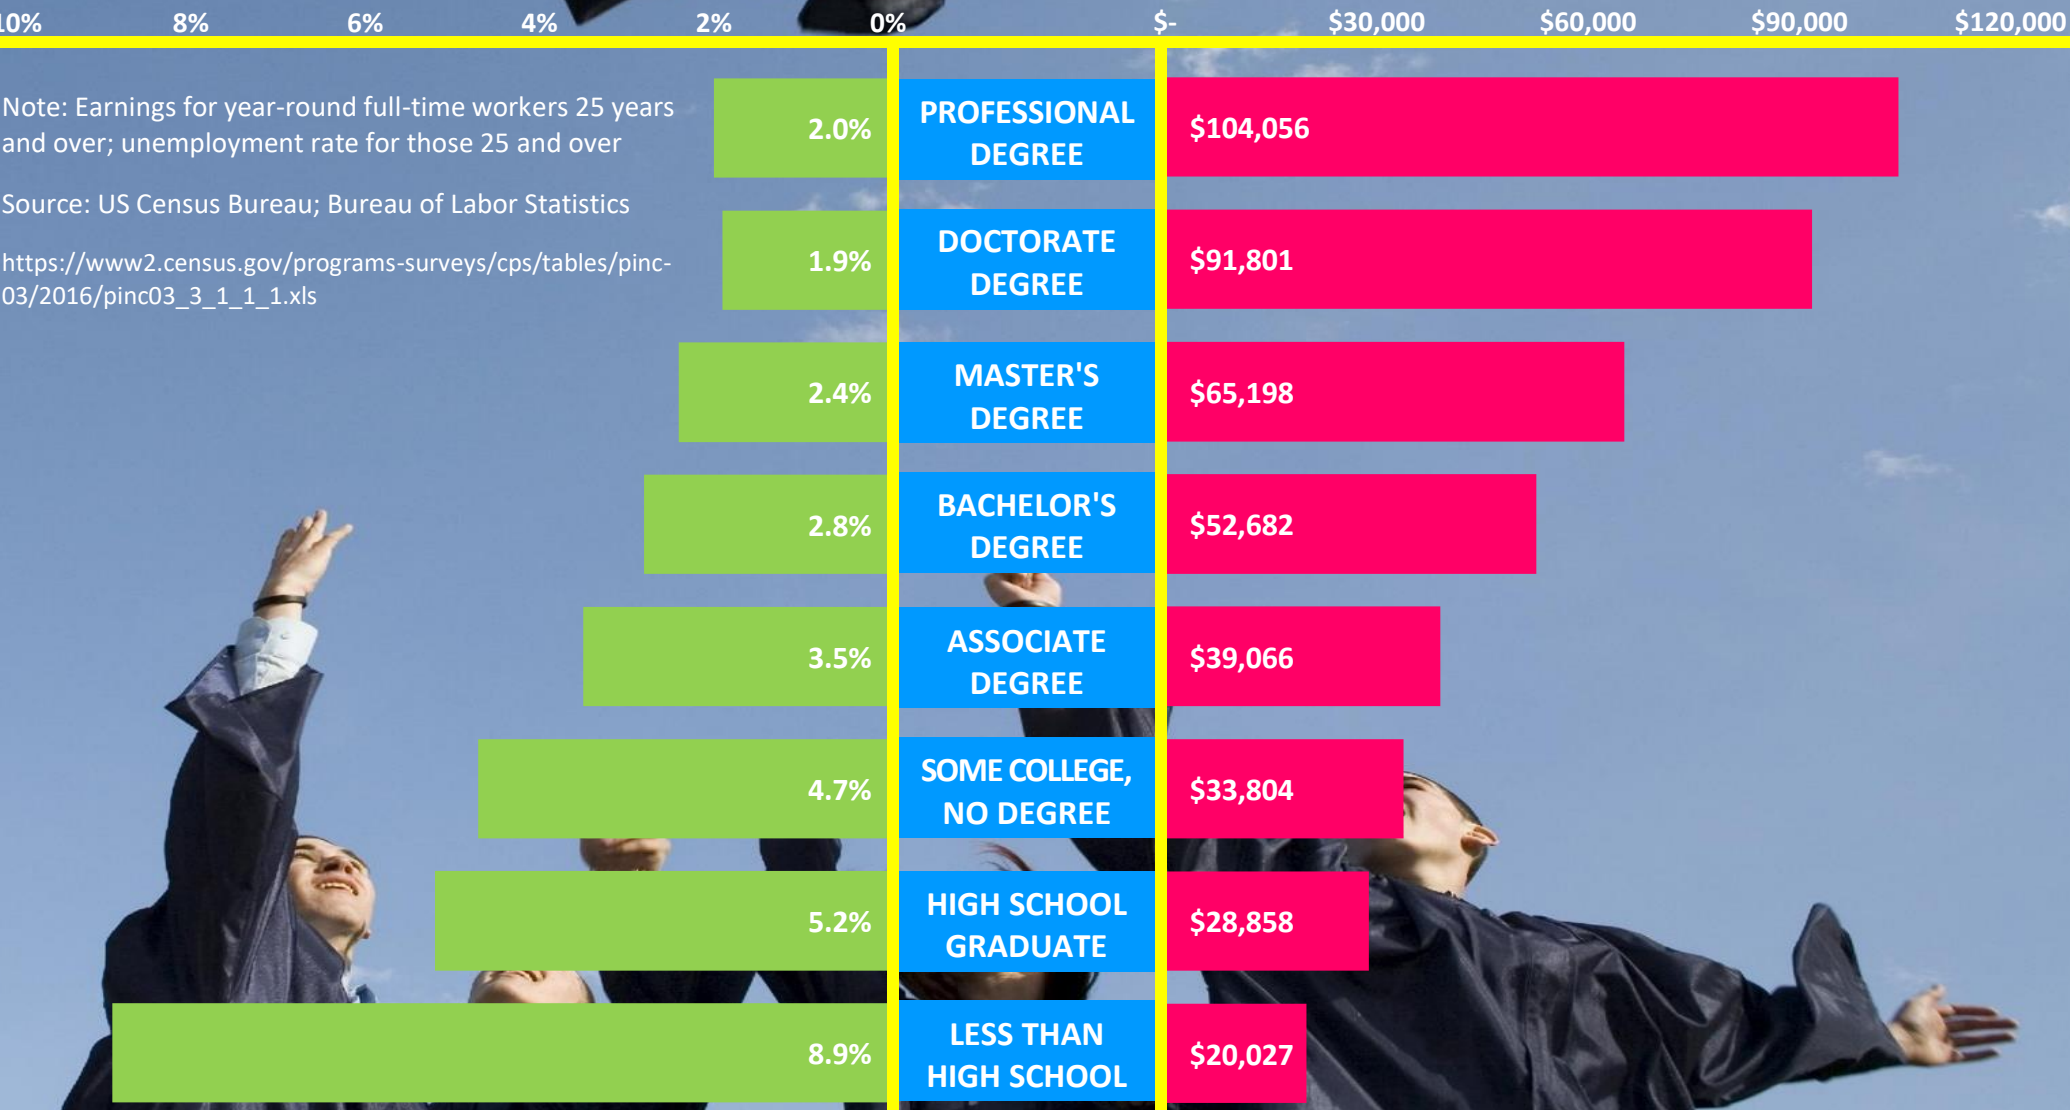

EDUCATION AND TRAINING PAY for FEMALES

UNEMPLOYMENT RATE IN 2016

MEAN EARNINGS IN 2015

Note: Earnings for year-round full-time workers 25 years and over; unemployment rate for those 25 and over

Source: US Census Bureau; Bureau of Labor Statistics