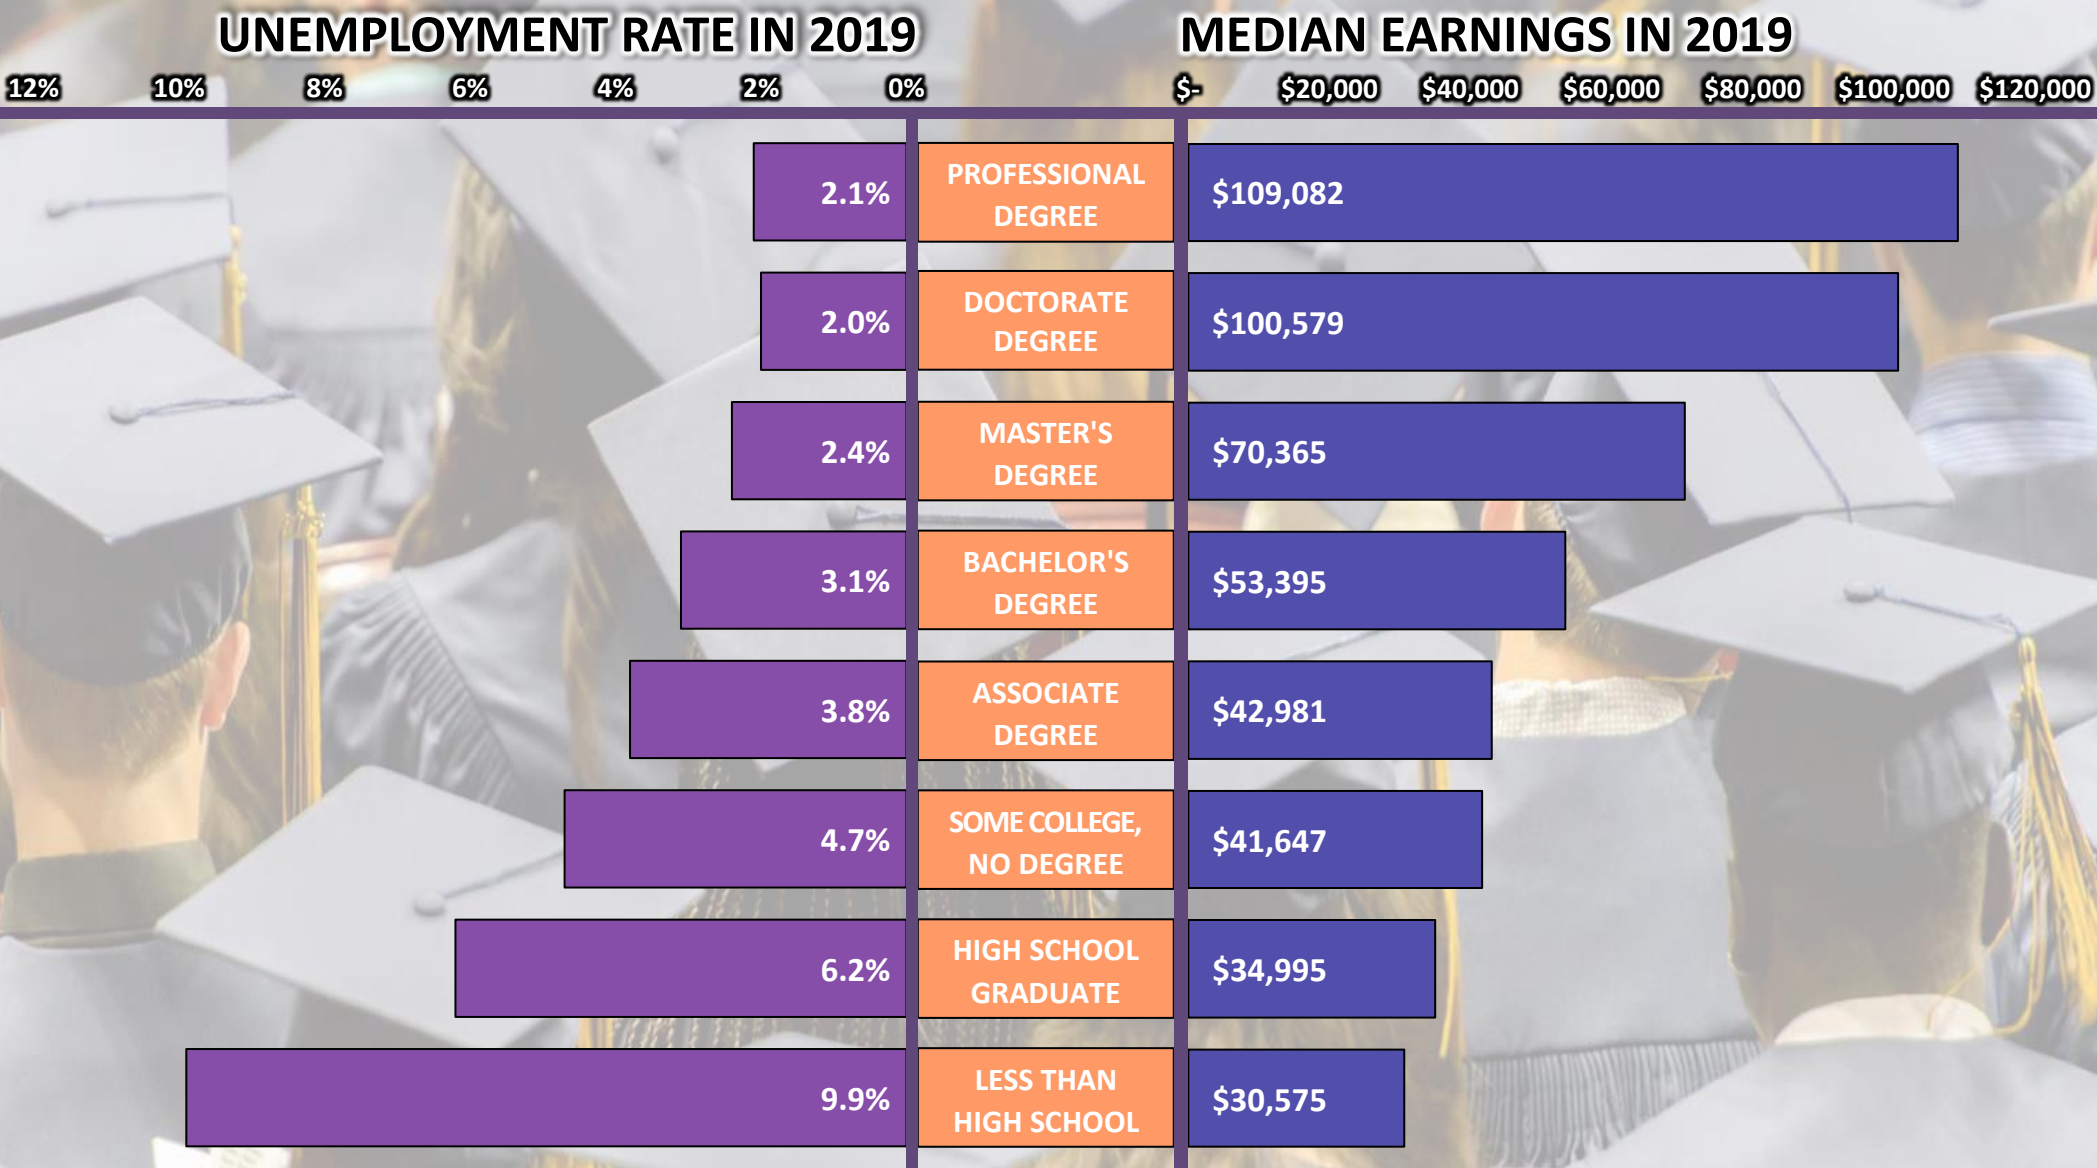

EDUCATION AND TRAINING PAY for BLACKS

Note: Earnings for year-round full-time workers 25 years and over; unemployment rate for those 25 and over

Source: US Census Bureau; Bureau of Labor Statistics

https://www2.census.gov/programs-surveys/cps/tables/pinc-03/2020/pinc03_1_1_2_6.xlsx