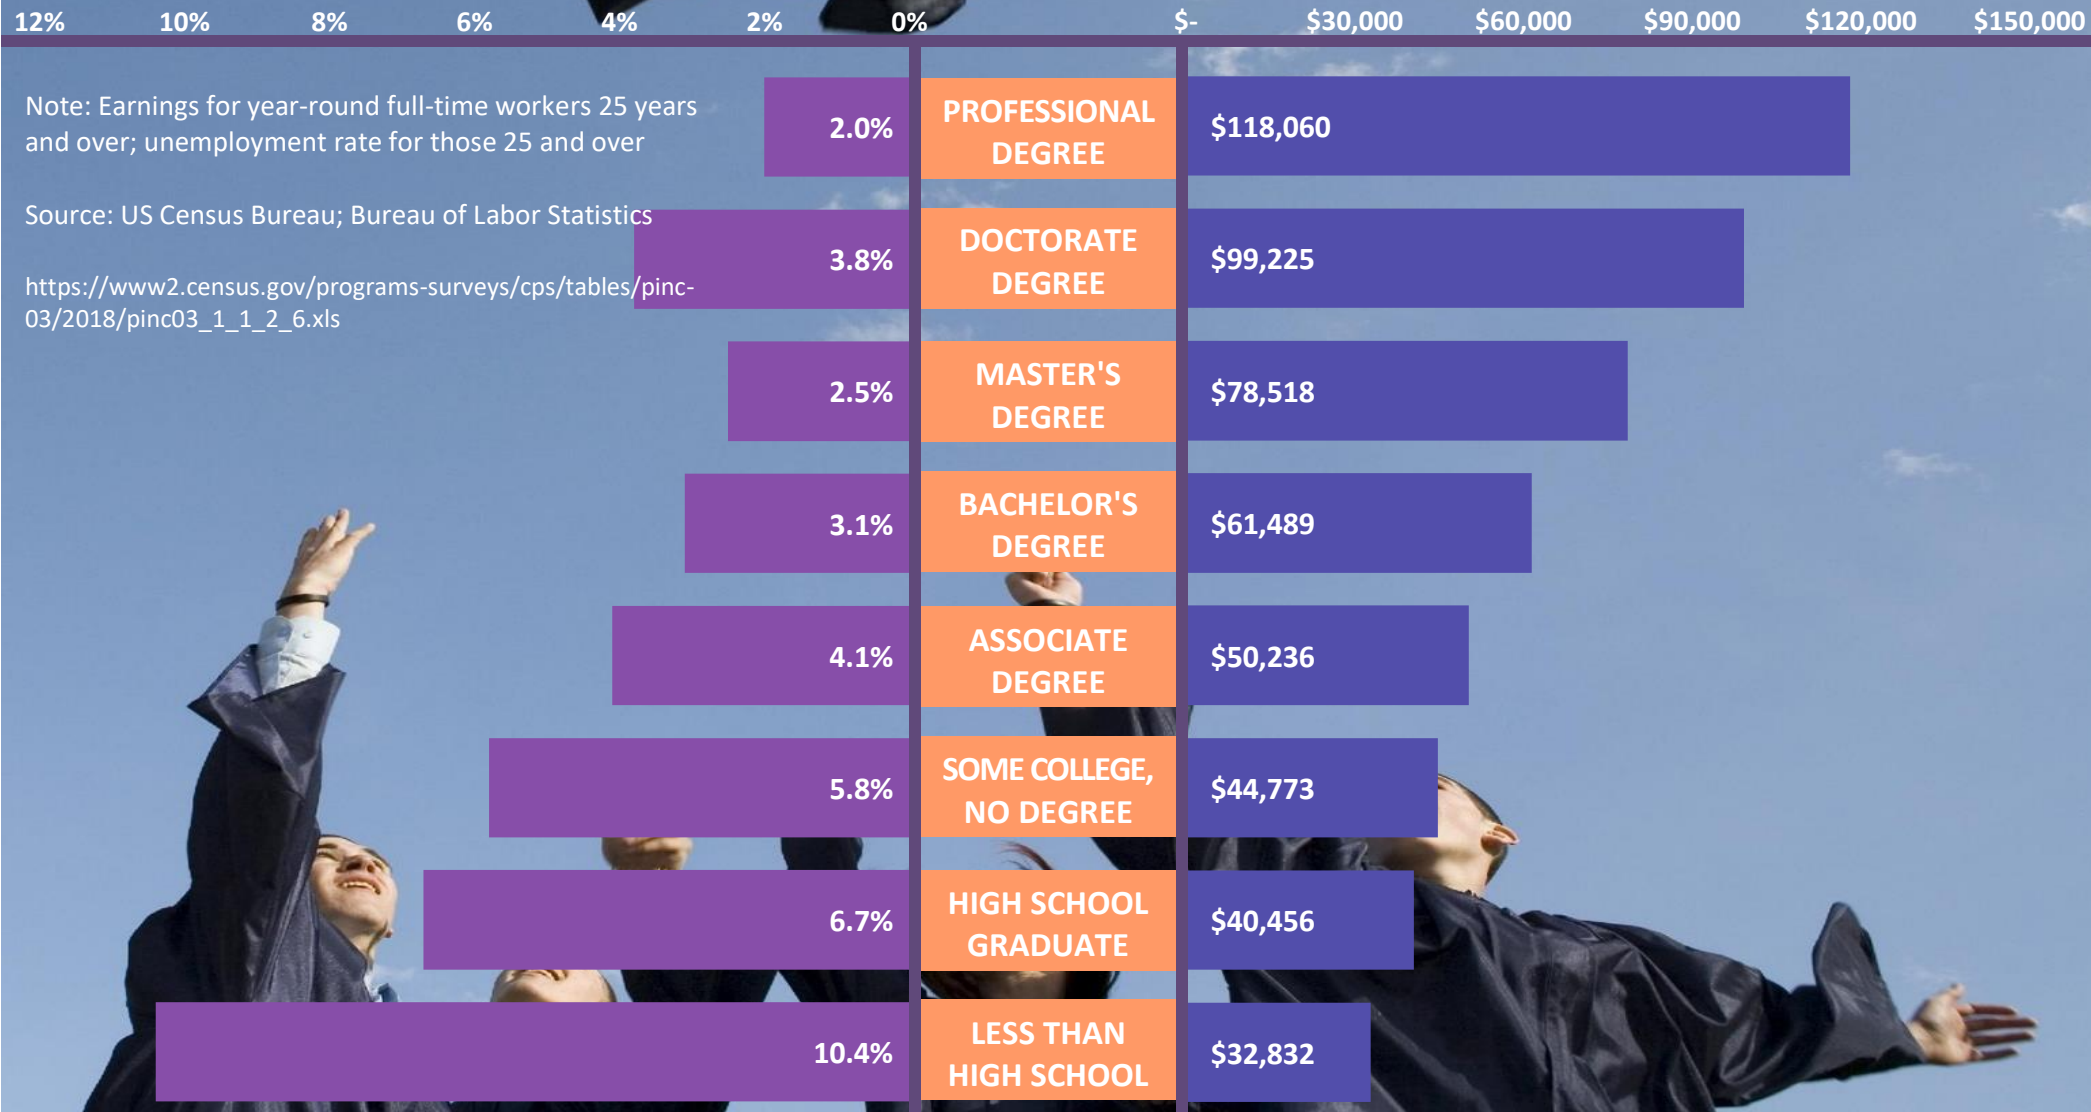

EDUCATION AND TRAINING PAY for BLACKS

UNEMPLOYMENT RATE IN 2018

MEAN EARNINGS IN 2017

Note: Earnings for year-round full-time workers 25 years and over; unemployment rate for those 25 and over

Source: US Census Bureau; Bureau of Labor Statistics