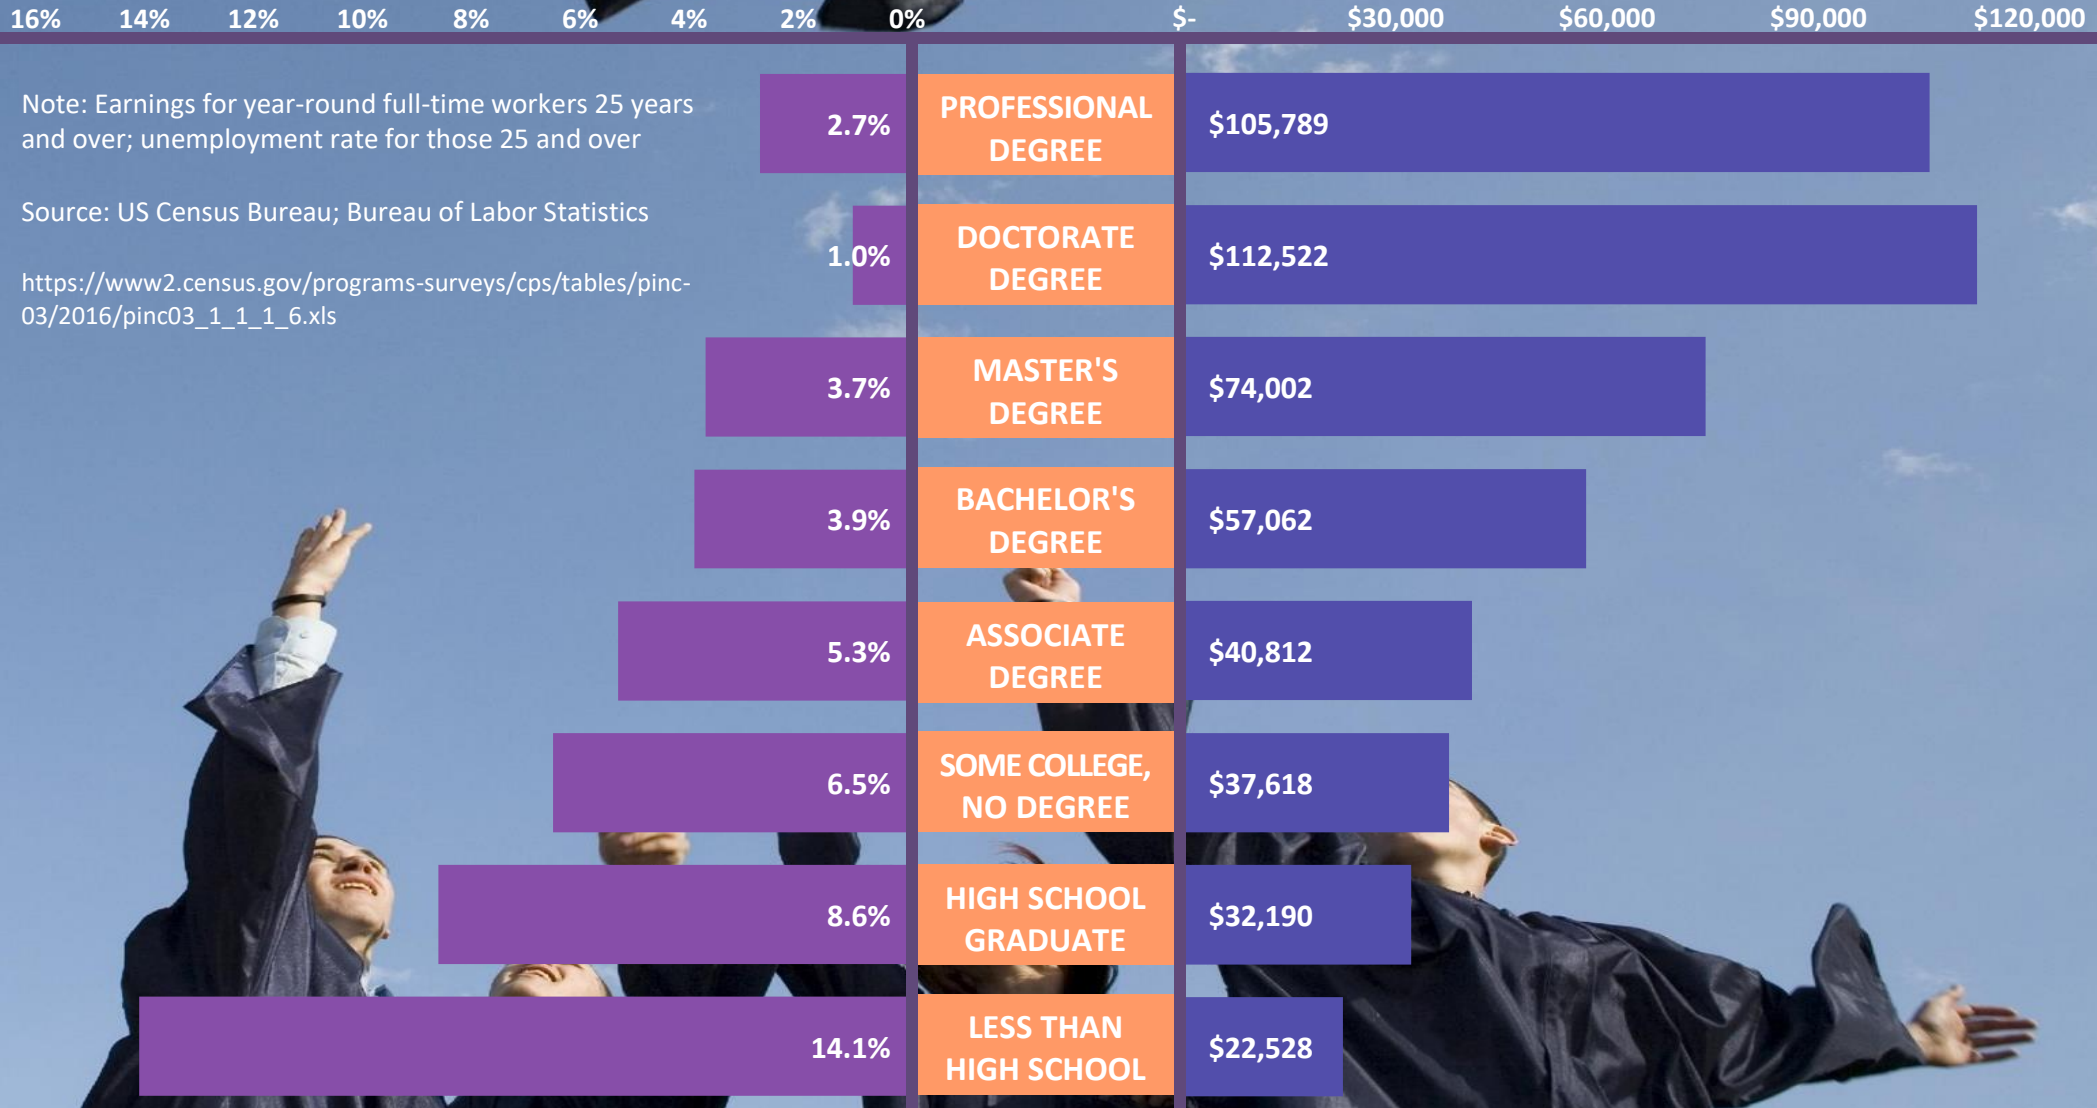

EDUCATION AND TRAINING PAY for BLACKS

UNEMPLOYMENT RATE IN 2016

MEAN EARNINGS IN 2015

Note: Earnings for year-round full-time workers 25 years and over; unemployment rate for those 25 and over

Source: US Census Bureau; Bureau of Labor Statistics